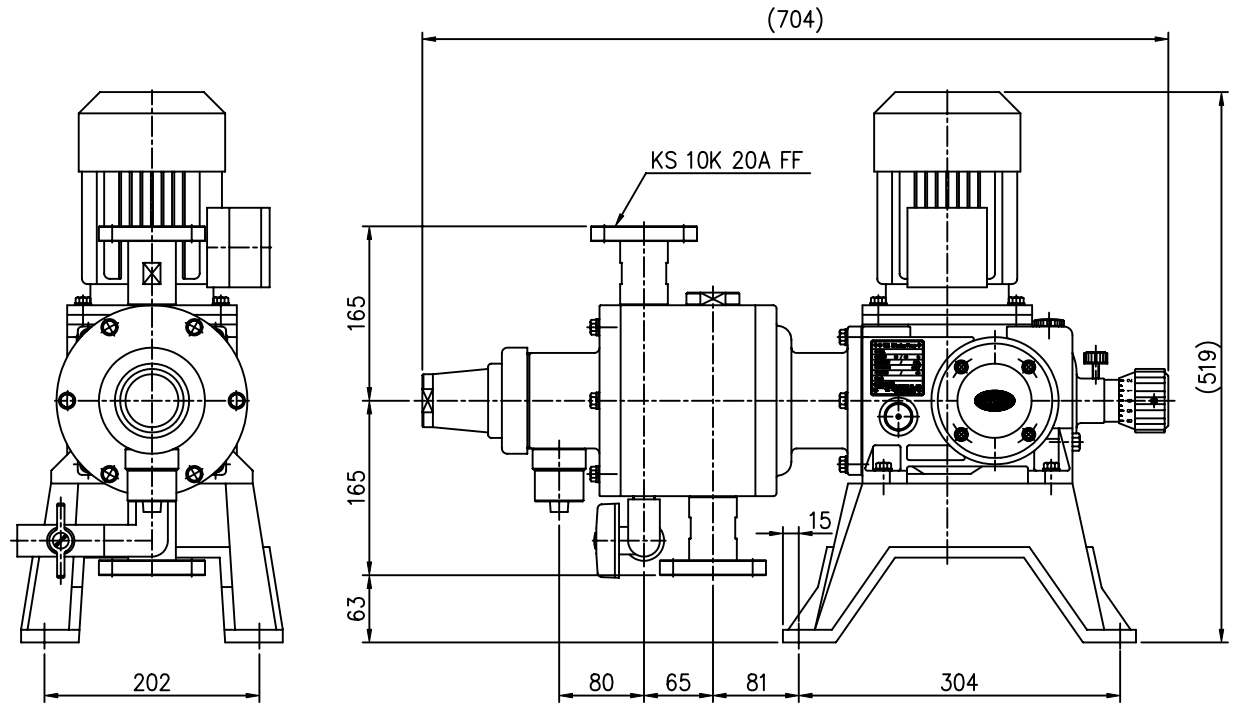

JMRV8000PCFD	Sym.	Description	Rev. No.	Date	Confirmed by		
	△						
	△						
	△						
	△						
A	No.	Parts No.	Parts Name	Material	Spec.	Weight	Remark

이 도면은 (주)이화정량펌프의 기술 자산입니다. 불법 유출시 관계법과 회사 규정에 의해 처벌 됩니다.

Projection		Trigonometry		Drawing Name	DIMENSIONAL OUTLINE
Scale	N / S	Unit	mm		
Drawn by	Designed by	Checked by	Approved by	Application	JMRV8000PCFD-20A FF
2004.02.21	H.J.SEO	W. PARK	W. PARK	S.C. KIM	Drawing Number
					B0007E3048
EWHA CHEMICAL FEEDER CO., LTD.					