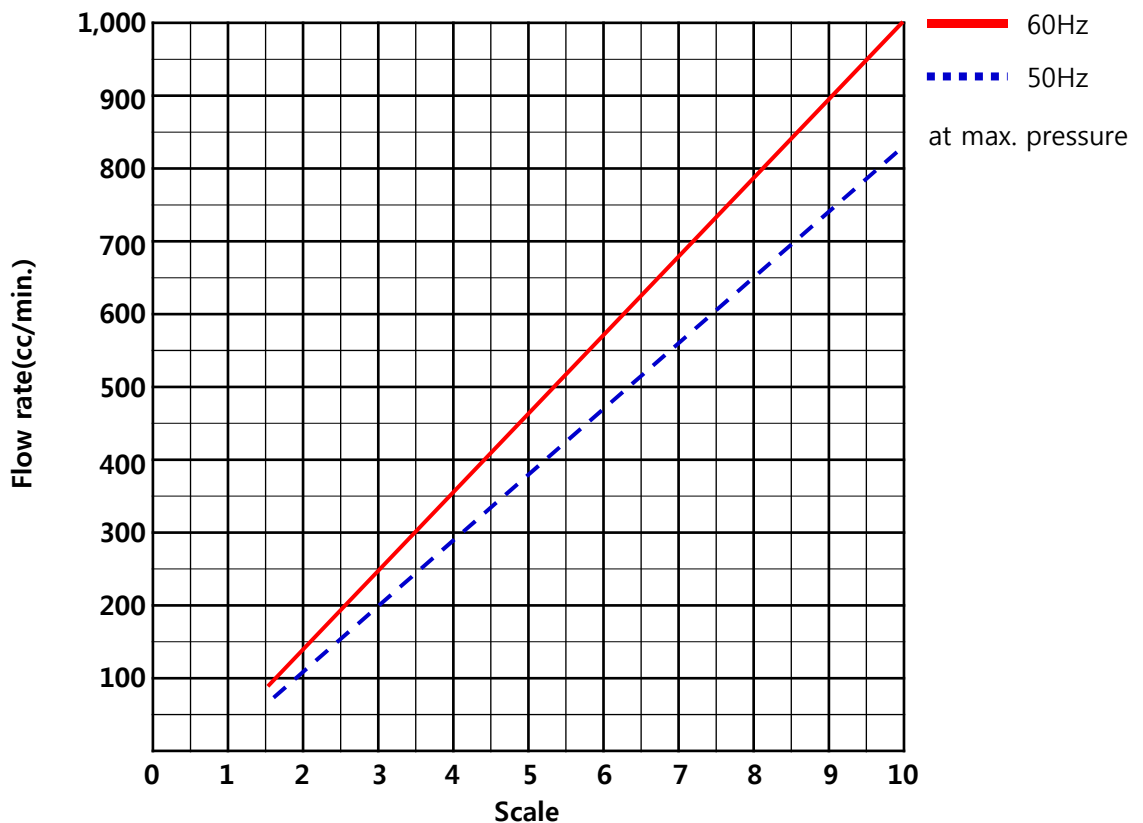

Performance Curve for Metering Pump

DATE	
CUSTOMER	
ITEM NO.	
PUMP MODEL	JMH1000S4S4F / JMH1000S6S6F / JMH1000SLSLF

PUMP SPECIFICATIONS							
MAX. CAPACITY		MAX. DIS. PRESSURE	STROKE RATE		CONNECTION		
60 Hz	1,200 cc/min.		20 kgf/cm²	111 spm		Suction	KS 10K 15A FF
50 Hz	1,000 cc/min.			92 spm		Discharge	KS 20K 15A RF

MOTOR SPECIFICATIONS							
PHASE	FREQ.	VOLTAGE	POLES	OUTPUT	RATED CURRENT	INS. CLASS	PROT'N GRADE
3	60Hz	220/380V	4	0.4kW	1.94/1.12A	F	IP55
MAKER		SIEMENS		TEST CONDITION		FOR WATER 20°C & 1.0S.G.	

PREPARED BY	CHECKED BY	APPROVED BY	REV. No.	REVISED BY	CHECKED BY	APPROVED BY
<i>H. J. SEO</i>	<i>W. PARK</i>	<i>S. C. KIM</i>				

E-WHA CHEMICAL FEEDER CO., LTD.
(주) 이화정량펌프

26-6, Seoneup-ri, Janghowon-eup, Icheon-city, Gyeonggi-do, Korea 467-904
Tel. +82-31-642-8000 Fax. +82-31-642-4071
E-mail : ewhapump@ewhapump.com URL <http://www.ewhapump.com>