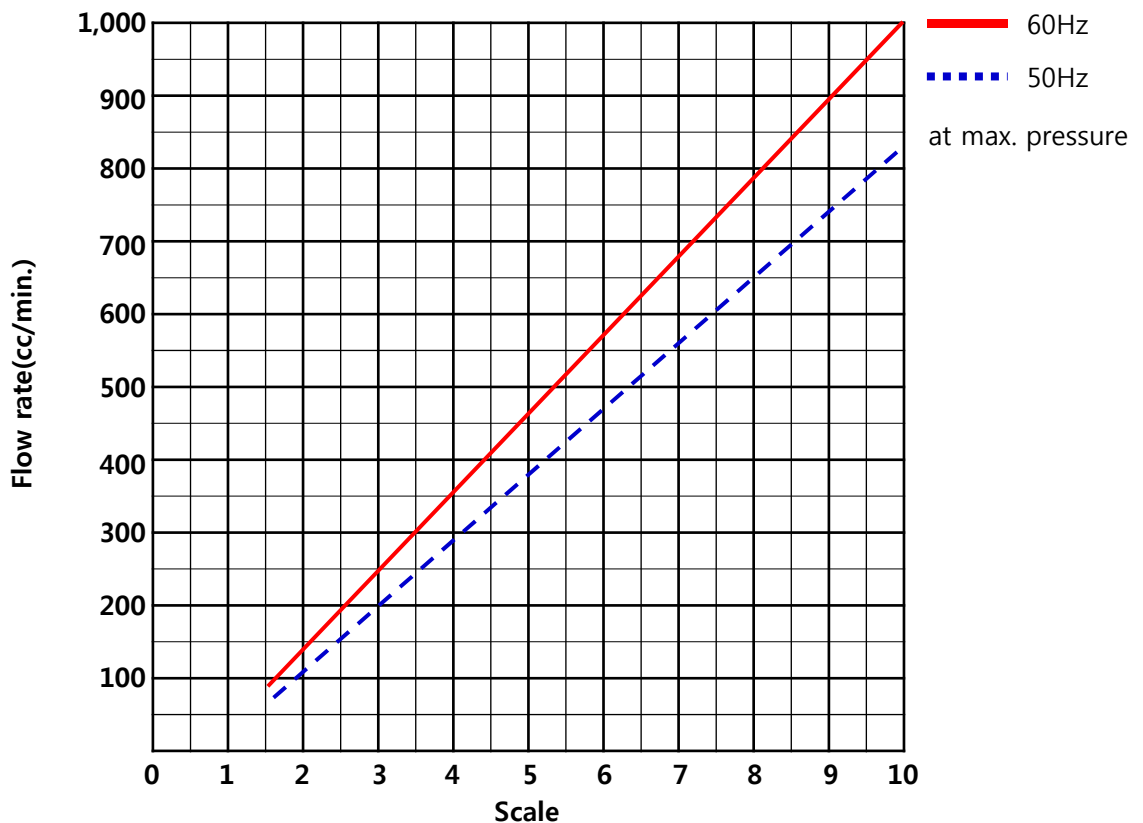

Performance Curve for Metering Pump

DATE	
CUSTOMER	
ITEM NO.	
PUMP MODEL	JMH1000S4S4F / JMH1000S6S6F / JMH1000SLSLF

PUMP SPECIFICATIONS							
MAX. CAPACITY		MAX. DIS. PRESSURE	STROKE RATE		CONNECTION		
60 Hz	1,200 cc/min.		30 kgf/cm²	111 spm		Suction	KS 10K 15A FF
50 Hz	1,000 cc/min.			92 spm		Discharge	KS 30K 15A RF

MOTOR SPECIFICATIONS							
PHASE	FREQ.	VOLTAGE	POLES	OUTPUT	RATED CURRENT	INS. CLASS	PROT'N GRADE
3	60Hz	220/380V	4	0.75kW	3.3/1.9A	F	IP55
MAKER		SIEMENS		TEST CONDITION		FOR WATER 20°C & 1.0S.G.	

PREPARED BY	CHECKED BY	APPROVED BY	REV. No.	REVISED BY	CHECKED BY	APPROVED BY
<i>H. J. SEO</i>	<i>W. PARK</i>	<i>S. C. KIM</i>				

E-WHA CHEMICAL FEEDER CO., LTD.
(주) 이화정량펌프

26-6, Seoneup-ri, Janghowon-eup, Icheon-city, Gyeonggi-do, Korea 467-904
Tel. +82-31-642-8000 Fax. +82-31-642-4071
E-mail : ewhapump@ewhapump.com URL <http://www.ewhapump.com>