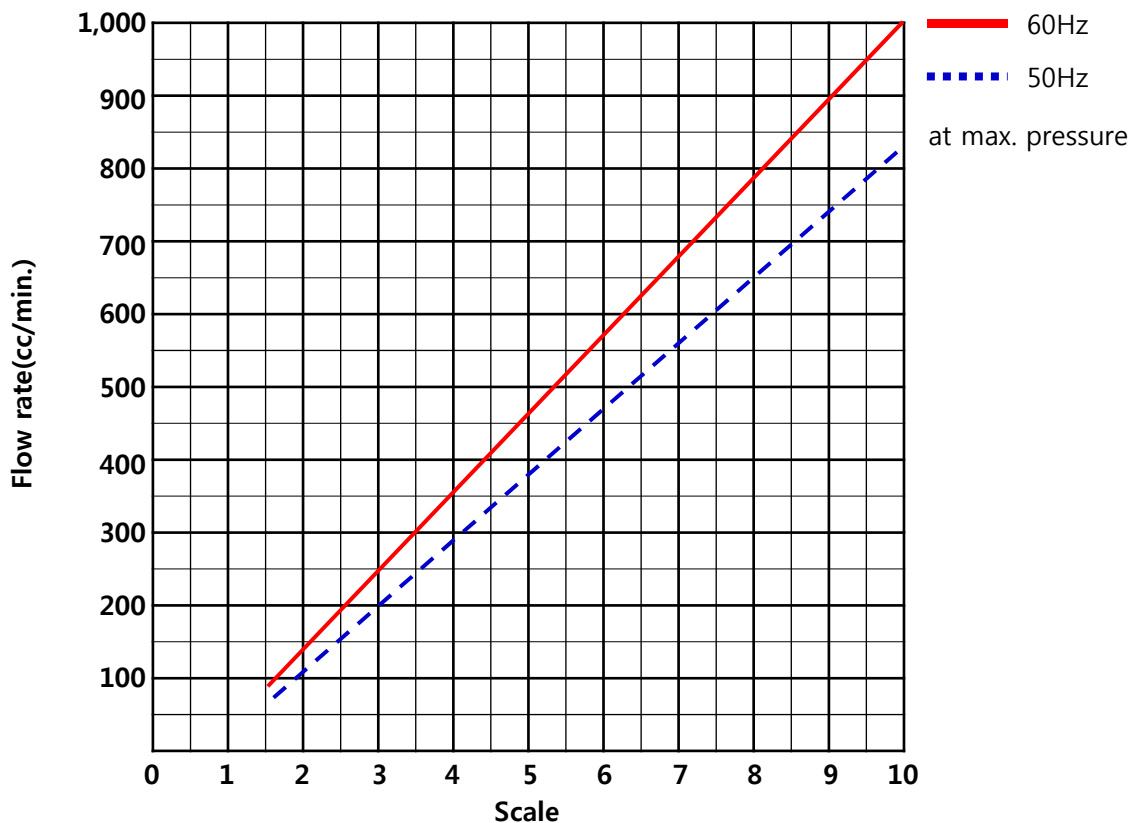

Performance Curve for Metering Pump

DATE	
CUSTOMER	
ITEM NO.	
PUMP MODEL	JMH1000PCF / JMH1000TCF / JMH1000KCF

PUMP SPECIFICATIONS							
MAX. CAPACITY		MAX. DIS. PRESSURE	STROKE RATE		CONNECTION		
60 Hz	1,200 cc/min.		10 kgf/cm²	111 spm		Suction	KS 10K 15A FF
50 Hz	1,000 cc/min.			92 spm		Discharge	KS 10K 15A FF

MOTOR SPECIFICATIONS							
PHASE	FREQ.	VOLTAGE	POLES	OUTPUT	RATED CURRENT	INS. CLASS	PROT'N GRADE
3	60Hz	220/380V	4	0.4kW	1.94/1.12A	F	IP55
MAKER		SIEMENS		TEST CONDITION		FOR WATER 20°C & 1.0S.G.	

PREPARED BY	CHECKED BY	APPROVED BY	REV. No.	REVISED BY	CHECKED BY	APPROVED BY
<i>H. J. SEO</i>	<i>W. PARK</i>	<i>S. C. KIM</i>				

E-WHA CHEMICAL FEEDER CO., LTD.
(주) 이화정량펌프

26-6, Seoneup-ri, Janghowon-eup, Icheon-city, Gyeonggi-do, Korea 467-904
Tel. +82-31-642-8000 Fax. +82-31-642-4071
E-mail : ewhapump@ewhapump.com URL <http://www.ewhapump.com>