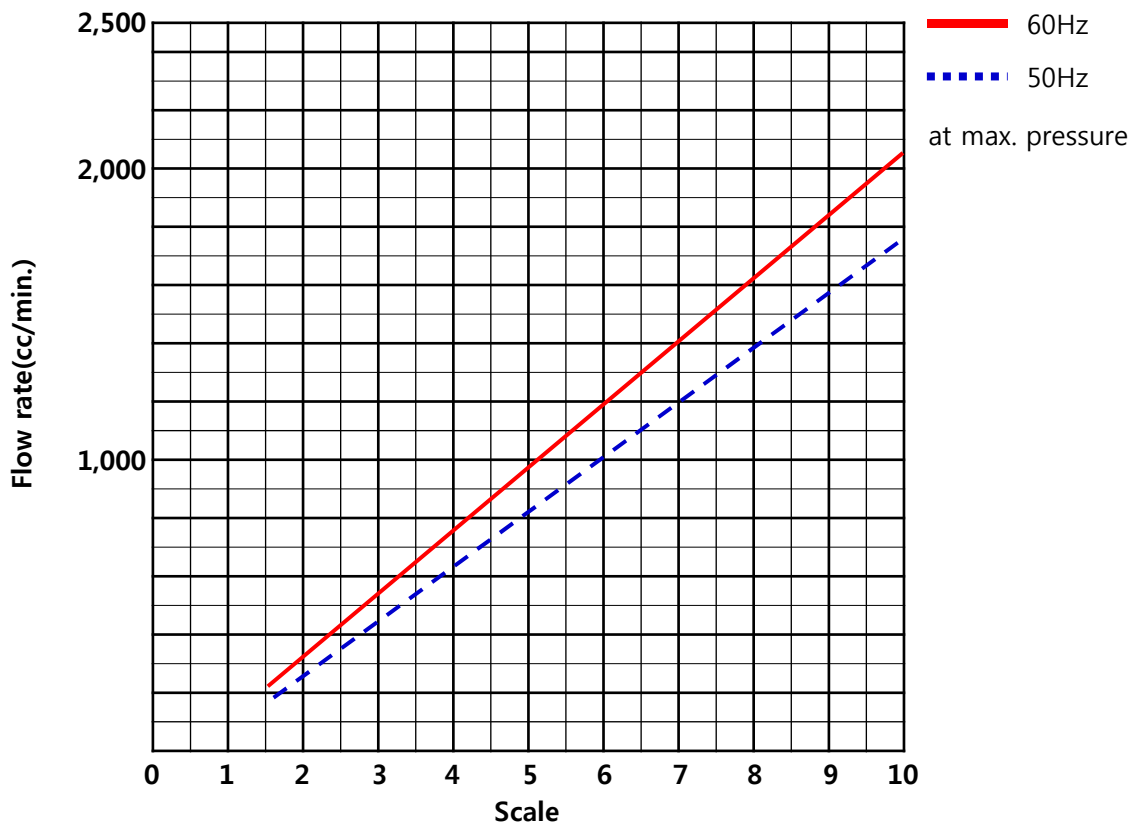

Performance Curve for Metering Pump

DATE	
CUSTOMER	
ITEM NO.	
PUMP MODEL	JMH2000S4S4F / JMH2000S6S6F / JMH2000SLSLF

PUMP SPECIFICATIONS							
MAX. CAPACITY		MAX. DIS. PRESSURE	STROKE RATE		CONNECTION		
60 Hz	2,200 cc/min.		25 kgf/cm²	111 spm		Suction	KS 10K 15A FF
50 Hz	1,800 cc/min.			92 spm		Discharge	KS 30K 15A RF

MOTOR SPECIFICATIONS							
PHASE	FREQ.	VOLTAGE	POLES	OUTPUT	RATED CURRENT	INS. CLASS	PROT'N GRADE
3	60Hz	220/380V	4	0.75kW	3.3/1.9A	F	IP55
MAKER		SIEMENS		TEST CONDITION		FOR WATER 20°C & 1.0S.G.	

PREPARED BY	CHECKED BY	APPROVED BY	REV. No.	REVISED BY	CHECKED BY	APPROVED BY
H. J. SEO	W. PARK	S. C. KIM				

E-WHA CHEMICAL FEEDER CO., LTD.
(주) 이화정량펌프

26-6, Seoneup-ri, Janghowon-eup, Icheon-city, Gyeonggi-do, Korea 467-904
Tel. +82-31-642-8000 Fax. +82-31-642-4071
E-mail : ewhapump@ewhapump.com URL http://www.ewhapump.com