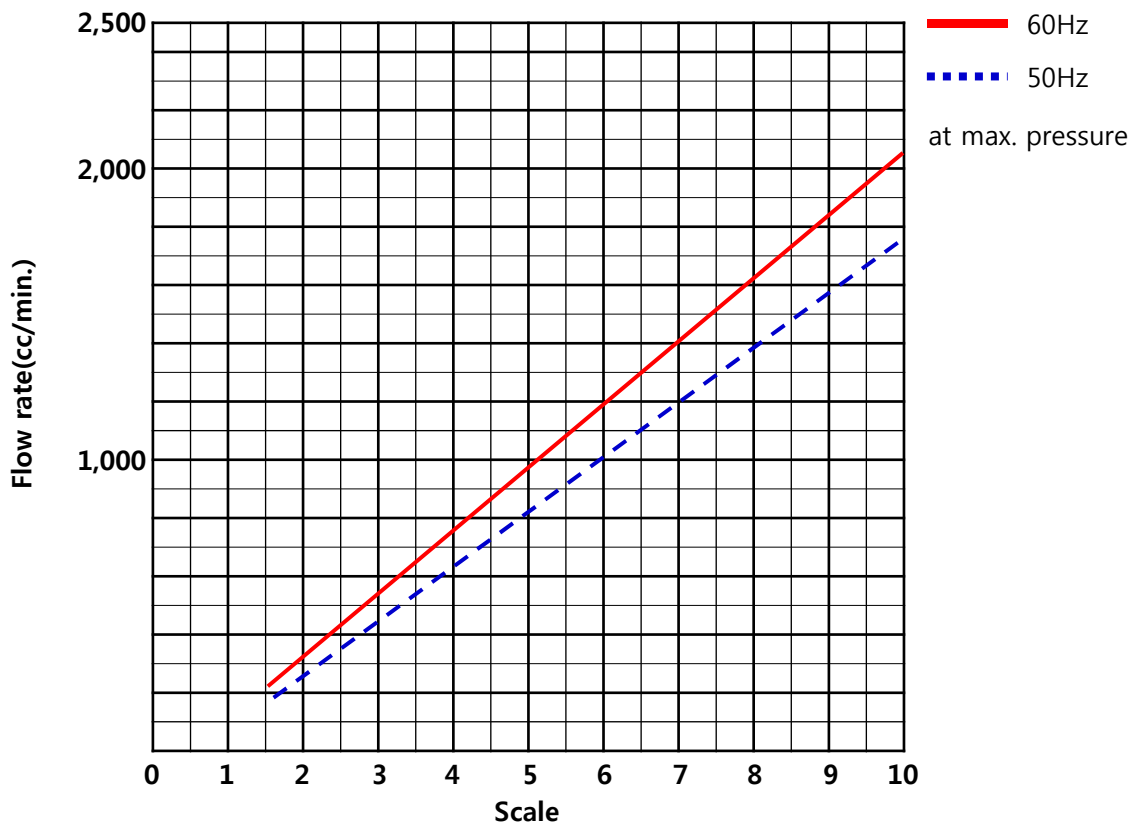

Performance Curve for Metering Pump

DATE	
CUSTOMER	
ITEM NO.	
PUMP MODEL	JMH2000S4S4F / JMH2000S6S6F / JMH2000SLSLF

PUMP SPECIFICATIONS							
MAX. CAPACITY		MAX. DIS. PRESSURE	STROKE RATE		CONNECTION		
60 Hz	2,200 cc/min.		15 kgf/cm²	111 spm		Suction	KS 10K 15A FF
50 Hz	1,800 cc/min.			92 spm		Discharge	KS 20K 15A RF

MOTOR SPECIFICATIONS							
PHASE	FREQ.	VOLTAGE	POLES	OUTPUT	RATED CURRENT	INS. CLASS	PROT'N GRADE
3	60Hz	220/380V	4	0.4kW	1.94/1.12A	F	IP55
MAKER		SIEMENS		TEST CONDITION		FOR WATER 20°C & 1.0S.G.	

PREPARED BY	CHECKED BY	APPROVED BY	REV. No.	REVISED BY	CHECKED BY	APPROVED BY
H. J. SEO	W. PARK	S. C. KIM				

E-WHA CHEMICAL FEEDER CO., LTD.
(주) 이화정량펌프

26-6, Seoneup-ri, Janghowon-eup, Icheon-city, Gyeonggi-do, Korea 467-904
Tel. +82-31-642-8000 Fax. +82-31-642-4071
E-mail : ewhapump@ewhapump.com URL <http://www.ewhapump.com>