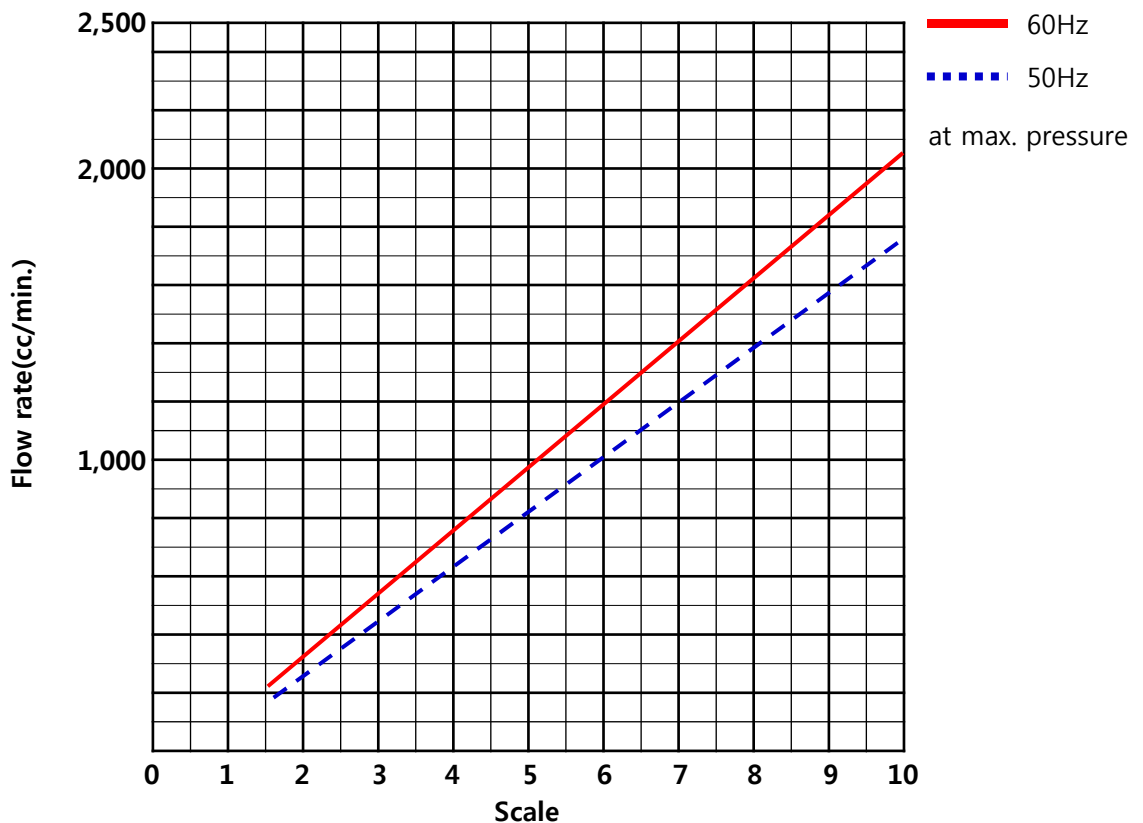

Performance Curve for Metering Pump

DATE	
CUSTOMER	
ITEM NO.	
PUMP MODEL	JMH2000PCF / JMH2000TCF / JMH2000KCF

PUMP SPECIFICATIONS							
MAX. CAPACITY		MAX. DIS. PRESSURE	STROKE RATE		CONNECTION		
60 Hz	2,200 cc/min.		10 kgf/cm²	111 spm		Suction	KS 10K 15A FF
50 Hz	1,800 cc/min.			92 spm		Discharge	KS 10K 15A FF

MOTOR SPECIFICATIONS							
PHASE	FREQ.	VOLTAGE	POLES	OUTPUT	RATED CURRENT	INS. CLASS	PROT'N GRADE
3	60Hz	220/380V	4	0.4kW	1.94/1.12A	F	IP55
MAKER		SIEMENS		TEST CONDITION		FOR WATER 20°C & 1.0S.G.	

PREPARED BY	CHECKED BY	APPROVED BY	REV. No.	REVISED BY	CHECKED BY	APPROVED BY
<i>H. J. SEO</i>	<i>W. PARK</i>	<i>S. C. KIM</i>				

E-WHA CHEMICAL FEEDER CO., LTD.
(주) 이화정량펌프

26-6, Seoneup-ri, Janghowon-eup, Icheon-city, Gyeonggi-do, Korea 467-904
Tel. +82-31-642-8000 Fax. +82-31-642-4071
E-mail : ewhapump@ewhapump.com URL <http://www.ewhapump.com>