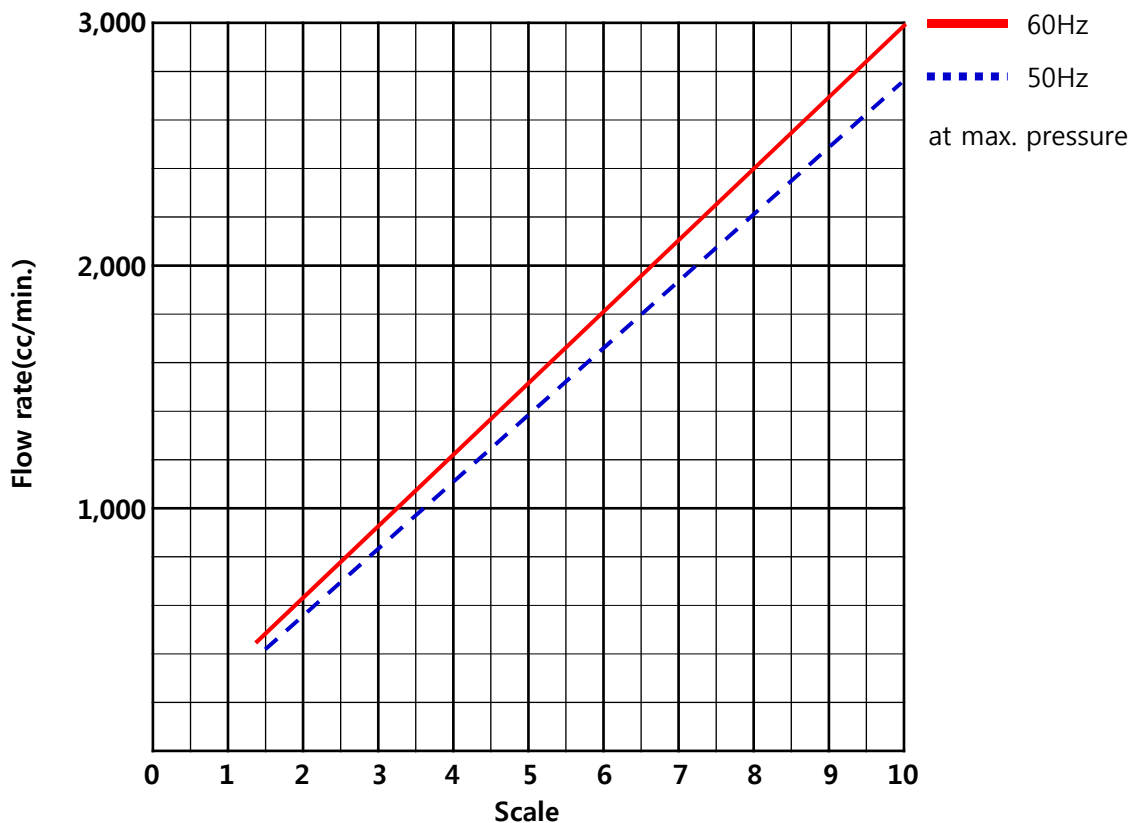

Performance Curve for Metering Pump

DATE	
CUSTOMER	
ITEM NO.	
PUMP MODEL	JMH3000S4S4F / JMH3000S6S6F / JMH3000SLSLF

PUMP SPECIFICATIONS					
MAX. CAPACITY		MAX. DIS. PRESSURE	STROKE RATE	CONNECTION	
60 Hz	3,400 cc/min.	12 kgf/cm²	111 spm	Suction	KS 10K 10A FF
50 Hz	2,800 cc/min.		92 spm	Discharge	KS 20K 20A FF

MOTOR SPECIFICATIONS							
PHASE	FREQ.	VOLTAGE	POLES	OUTPUT	RATED CURRENT	INS. CLASS	PROT'N GRADE
3	60Hz	220/380V	4	0.4kW	1.94/1.12A	F	IP55
MAKER		SIEMENS		TEST CONDITION		FOR WATER 20°C & 1.0S.G.	

PREPARED BY	CHECKED BY	APPROVED BY	REV. No.	REVISED BY	CHECKED BY	APPROVED BY
<i>H. J. SEO</i>	<i>W. PARK</i>	<i>S. C. KIM</i>				

E-WHA CHEMICAL FEEDER CO., LTD.
(주) 이화정량펌프

26-6, Seoneup-ri, Janghowon-eup, Icheon-city, Gyeonggi-do, Korea 467-904
Tel. +82-31-642-8000 Fax. +82-31-642-4071
E-mail : ewhapump@ewhapump.com URL <http://www.ewhapump.com>