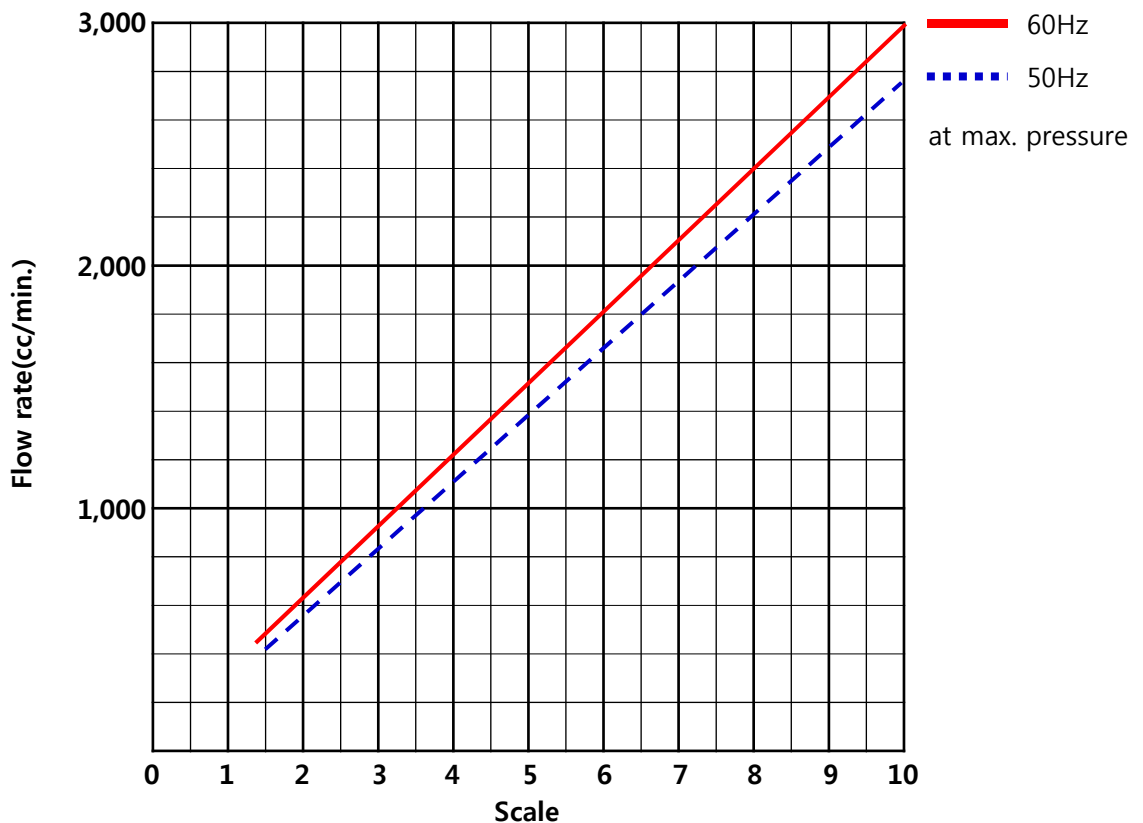

Performance Curve for Metering Pump

DATE	
CUSTOMER	
ITEM NO.	
PUMP MODEL	JMH3000PCF / JMH3000TCF / JMH3000KCF

PUMP SPECIFICATIONS					
MAX. CAPACITY		MAX. DIS. PRESSURE	STROKE RATE	CONNECTION	
60 Hz	3,400 cc/min.	10 kgf/cm²	111 spm	Suction	KS 10K 10A FF
50 Hz	2,800 cc/min.		92 spm	Discharge	KS 10K 20A FF

MOTOR SPECIFICATIONS							
PHASE	FREQ.	VOLTAGE	POLES	OUTPUT	RATED CURRENT	INS. CLASS	PROT'N GRADE
3	60Hz	220/380V	4	0.4kW	1.94/1.12A	F	IP55
MAKER		SIEMENS		TEST CONDITION		FOR WATER 20°C & 1.0S.G.	

PREPARED BY	CHECKED BY	APPROVED BY	REV. No.	REVISED BY	CHECKED BY	APPROVED BY
<i>H. J. SEO</i>	<i>W. PARK</i>	<i>S. C. KIM</i>				

E-WHA CHEMICAL FEEDER CO., LTD.
(주) 이화정량펌프

26-6, Seoneup-ri, Janghowon-eup, Icheon-city, Gyeonggi-do, Korea 467-904
Tel. +82-31-642-8000 Fax. +82-31-642-4071
E-mail : ewhapump@ewhapump.com URL <http://www.ewhapump.com>