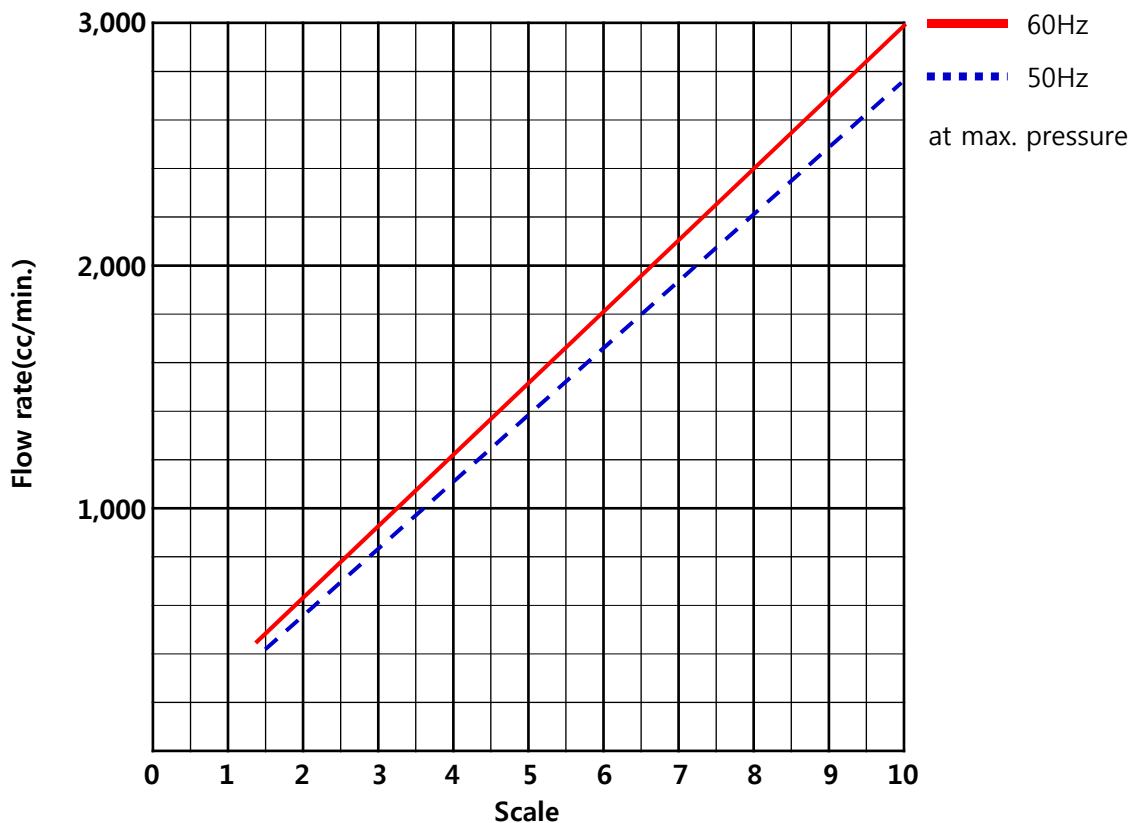

Performance Curve for Metering Pump

DATE	
CUSTOMER	
ITEM NO.	
PUMP MODEL	JMH3000S4S4F / JMH3000S6S6F / JMH3000SLSLF

PUMP SPECIFICATIONS					
MAX. CAPACITY		MAX. DIS. PRESSURE	STROKE RATE	CONNECTION	
60 Hz	3,400 cc/min.	20 kgf/cm²	111 spm	Suction	KS 10K 20A FF
50 Hz	2,800 cc/min.		92 spm	Discharge	KS 20K 20A RF

MOTOR SPECIFICATIONS							
PHASE	FREQ.	VOLTAGE	POLES	OUTPUT	RATED CURRENT	INS. CLASS	PROT'N GRADE
3	60Hz	220/380V	4	0.75kW	3.3/1.9A	F	IP55
MAKER		SIEMENS		TEST CONDITION		FOR WATER 20°C & 1.0S.G.	

PREPARED BY	CHECKED BY	APPROVED BY	REV. No.	REVISED BY	CHECKED BY	APPROVED BY
H. J. SEO	W. PARK	S. C. KIM				

E-WHA CHEMICAL FEEDER CO., LTD.
(주) 이화정량펌프

26-6, Seoneup-ri, Janghowon-eup, Icheon-city, Gyeonggi-do, Korea 467-904
Tel. +82-31-642-8000 Fax. +82-31-642-4071
E-mail : ewhapump@ewhapump.com URL <http://www.ewhapump.com>