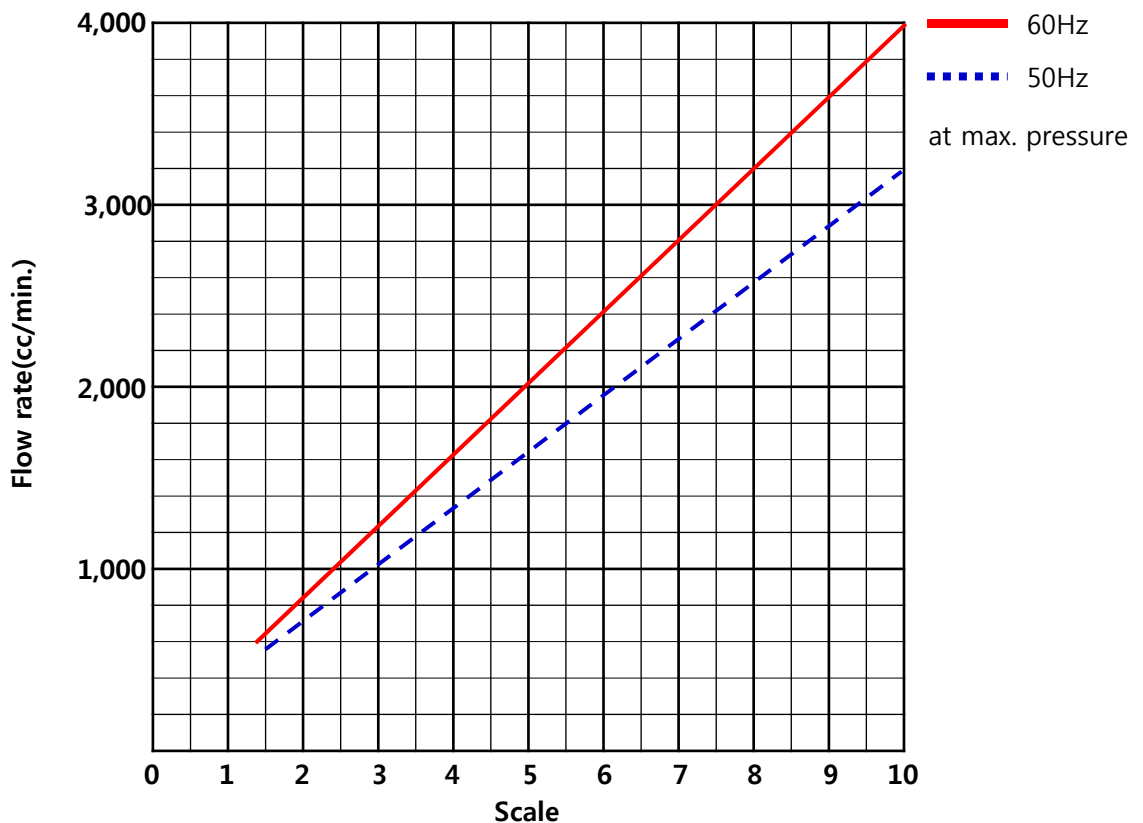

Performance Curve for Metering Pump

DATE	
CUSTOMER	
ITEM NO.	
PUMP MODEL	JMH4000S4S4F / JMH4000S6S6F / JMH4000SLSLF

PUMP SPECIFICATIONS					
MAX. CAPACITY		MAX. DIS. PRESSURE	STROKE RATE	CONNECTION	
60 Hz	4,200 cc/min.	10 kgf/cm²	111 spm	Suction	KS 10K 20A FF
50 Hz	3,500 cc/min.		92 spm	Discharge	KS 10K 20A FF

MOTOR SPECIFICATIONS							
PHASE	FREQ.	VOLTAGE	POLES	OUTPUT	RATED CURRENT	INS. CLASS	PROT'N GRADE
3	60Hz	220/380V	4	0.4kW	1.94/1.12A	F	IP55
MAKER		SIEMENS		TEST CONDITION		FOR WATER 20°C & 1.0S.G.	

PREPARED BY	CHECKED BY	APPROVED BY	REV. No.	REVISED BY	CHECKED BY	APPROVED BY
<i>H. J. SEO</i>	<i>W. PARK</i>	<i>S. C. KIM</i>				

E-WHA CHEMICAL FEEDER CO., LTD.
(주) 이화정량펌프

26-6, Seoneup-ri, Janghowon-eup, Icheon-city, Gyeonggi-do, Korea 467-904
Tel. +82-31-642-8000 Fax. +82-31-642-4071
E-mail : ewhapump@ewhapump.com URL <http://www.ewhapump.com>