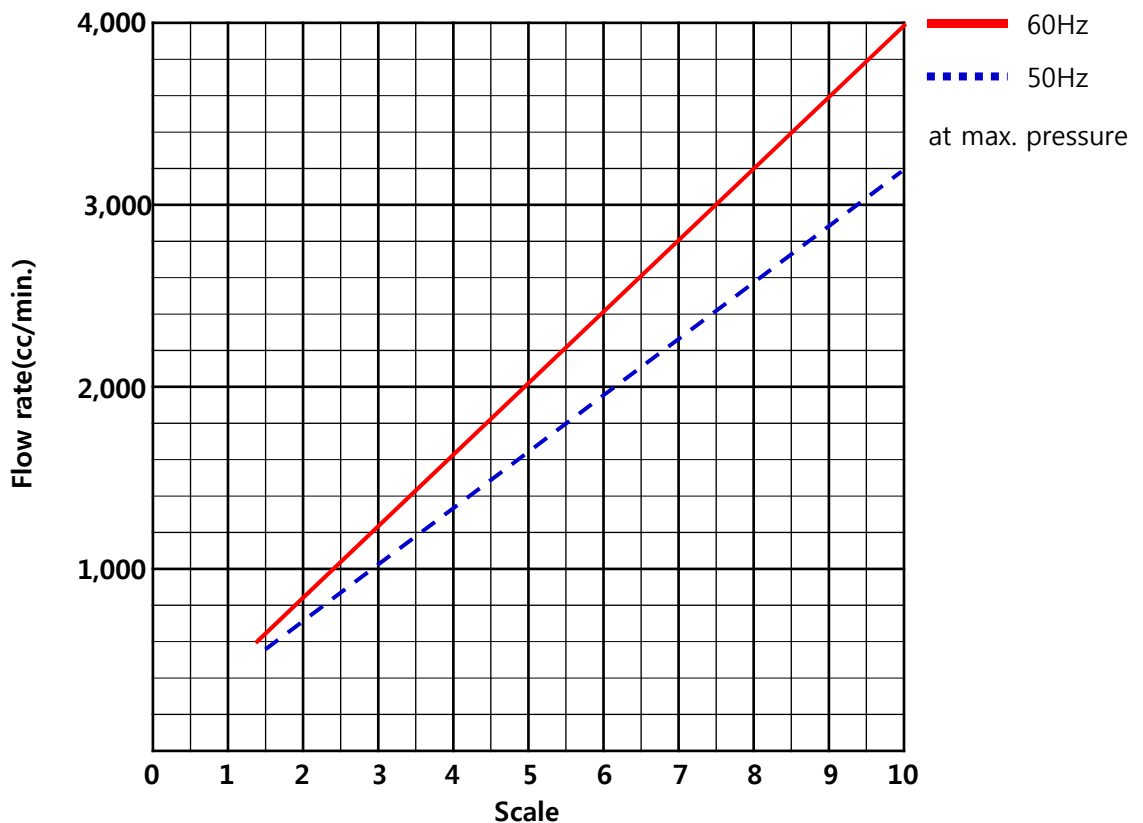

Performance Curve for Metering Pump

DATE	
CUSTOMER	
ITEM NO.	
PUMP MODEL	JMH4000S4S4F / JMH4000S6S6F / JMH4000SLSLF

PUMP SPECIFICATIONS					
MAX. CAPACITY		MAX. DIS. PRESSURE	STROKE RATE	CONNECTION	
60 Hz	4,200 cc/min.	15 kgf/cm²	111 spm	Suction	KS 10K 20A FF
50 Hz	3,500 cc/min.		92 spm	Discharge	KS 20K 20A RF

MOTOR SPECIFICATIONS							
PHASE	FREQ.	VOLTAGE	POLES	OUTPUT	RATED CURRENT	INS. CLASS	PROT'N GRADE
3	60Hz	220/380V	4	0.75kW	3.3/1.9A	F	IP55
MAKER		SIEMENS		TEST CONDITION		FOR WATER 20°C & 1.0S.G.	

PREPARED BY	CHECKED BY	APPROVED BY	REV. No.	REVISED BY	CHECKED BY	APPROVED BY
H. J. SEO	W. PARK	S. C. KIM				

E-WHA CHEMICAL FEEDER CO., LTD.
(주) 이화정량펌프

26-6, Seoneup-ri, Janghowon-eup, Icheon-city, Gyeonggi-do, Korea 467-904
Tel. +82-31-642-8000 Fax. +82-31-642-4071
E-mail : ewhapump@ewhapump.com URL http://www.ewhapump.com