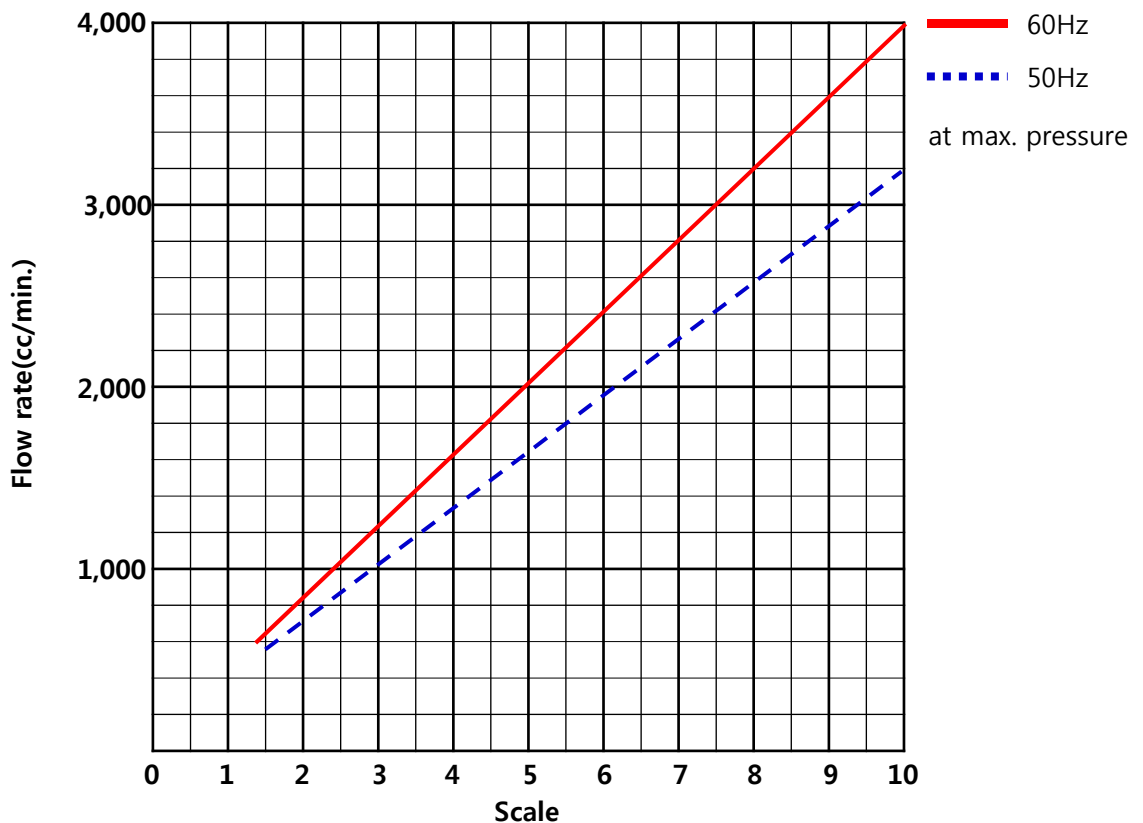

Performance Curve for Metering Pump

DATE	
CUSTOMER	
ITEM NO.	
PUMP MODEL	JMH4000PCF / JMH4000TCF / JMH4000KCF

PUMP SPECIFICATIONS

MAX. CAPACITY		MAX. DIS. PRESSURE	STROKE RATE	CONNECTION	
60 Hz	4,200 cc/min.	10 kgf/cm²	111 spm	Suction	KS 10K 20A FF
50 Hz	3,500 cc/min.		92 spm	Discharge	KS 10K 20A FF

MOTOR SPECIFICATIONS

PHASE	FREQ.	VOLTAGE	POLES	OUTPUT	RATED CURRENT	INS. CLASS	PROT'N GRADE
3	60Hz	220/380V	4	0.4kW	1.94/1.12A	F	IP55
MAKER		SIEMENS		TEST CONDITION		FOR WATER 20°C & 1.0S.G.	

PREPARED BY	CHECKED BY	APPROVED BY	REV. No.	REVISED BY	CHECKED BY	APPROVED BY
<i>H. J. SEO</i>	<i>W. PARK</i>	<i>S. C. KIM</i>				

E-WHA CHEMICAL FEEDER CO., LTD.
(주) 이화정량펌프

26-6, Seoneup-ri, Janghowon-eup, Icheon-city, Gyeonggi-do, Korea 467-904
Tel. +82-31-642-8000 Fax. +82-31-642-4071
E-mail : ewhapump@ewhapump.com URL <http://www.ewhapump.com>