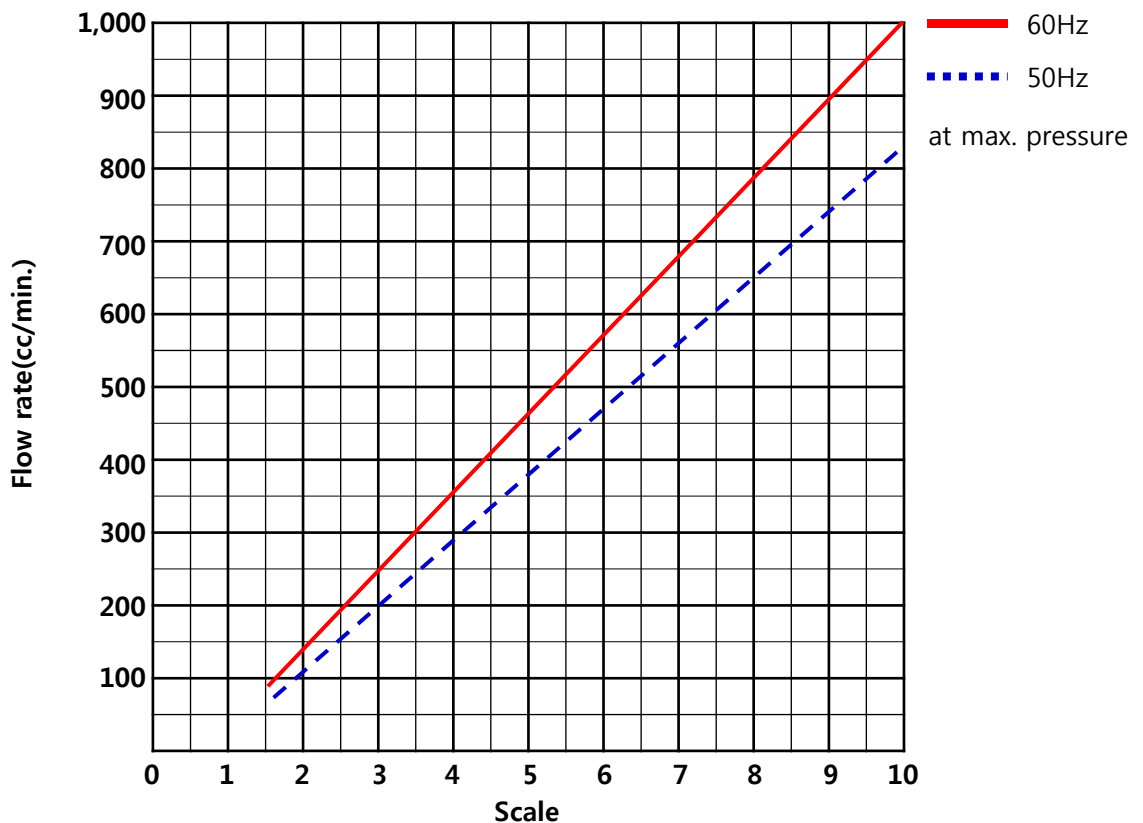

Performance Curve for Metering Pump

DATE	
CUSTOMER	
ITEM NO.	
PUMP MODEL	JMP1000

PUMP SPECIFICATIONS							
MAX. CAPACITY		MAX. DIS. PRESSURE	STROKE RATE		CONNECTION		
60 Hz	1,000 cc/min.		120 kgf/cm²	111 spm		Suction	KS 10K 15A FF
50 Hz	830 cc/min.			92 spm		Discharge	KS 63K 15A RF

MOTOR SPECIFICATIONS							
PHASE	FREQ.	VOLTAGE	POLES	OUTPUT	RATED CURRENT	INS. CLASS	PROT'N GRADE
3	60Hz	220/380V	4	1.5kW	6.0/3.45A	F	IP55
MAKER		SIEMENS		TEST CONDITION		FOR WATER 20°C & 1.0S.G.	

PREPARED BY	CHECKED BY	APPROVED BY	REV. No.	REVISED BY	CHECKED BY	APPROVED BY
H. J. SEO	W. PARK	S. C. KIM				

E-WHA CHEMICAL FEEDER CO., LTD.
(주) 이화정량펌프

26-6, Seoneup-ri, Janghowon-eup, Icheon-city, Gyeonggi-do, Korea 467-904
Tel. +82-31-642-8000 Fax. +82-31-642-4071
E-mail : ewhapump@ewhapump.com URL http://www.ewhapump.com