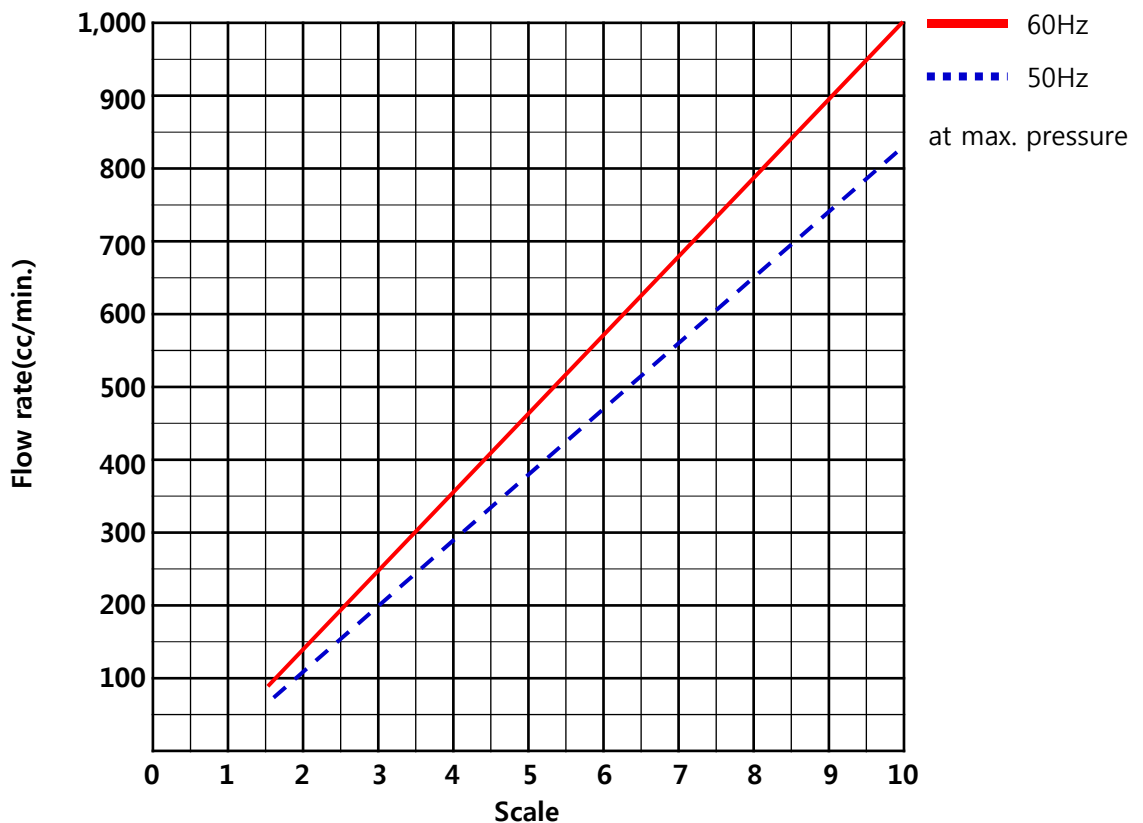

Performance Curve for Metering Pump

DATE	
CUSTOMER	
ITEM NO.	
PUMP MODEL	JMP1000

PUMP SPECIFICATIONS							
MAX. CAPACITY		MAX. DIS. PRESSURE	STROKE RATE		CONNECTION		
60 Hz	1,000 cc/min.		50 kgf/cm²	111 spm		Suction	KS 10K 15A FF
50 Hz	830 cc/min.			92 spm		Discharge	KS 63K 15A RF

MOTOR SPECIFICATIONS							
PHASE	FREQ.	VOLTAGE	POLES	OUTPUT	RATED CURRENT	INS. CLASS	PROT'N GRADE
3	60Hz	220/380V	4	0.75kW	3.3/1.9A	F	IP55
MAKER		SIEMENS		TEST CONDITION		FOR WATER 20°C & 1.0S.G.	

PREPARED BY	CHECKED BY	APPROVED BY	REV. No.	REVISED BY	CHECKED BY	APPROVED BY
H. J. SEO	W. PARK	S. C. KIM				

E-WHA CHEMICAL FEEDER CO., LTD.
(주) 이화정량펌프

26-6, Seoneup-ri, Janghowon-eup, Icheon-city, Gyeonggi-do, Korea 467-904
Tel. +82-31-642-8000 Fax. +82-31-642-4071
E-mail : ewhapump@ewhapump.com URL <http://www.ewhapump.com>