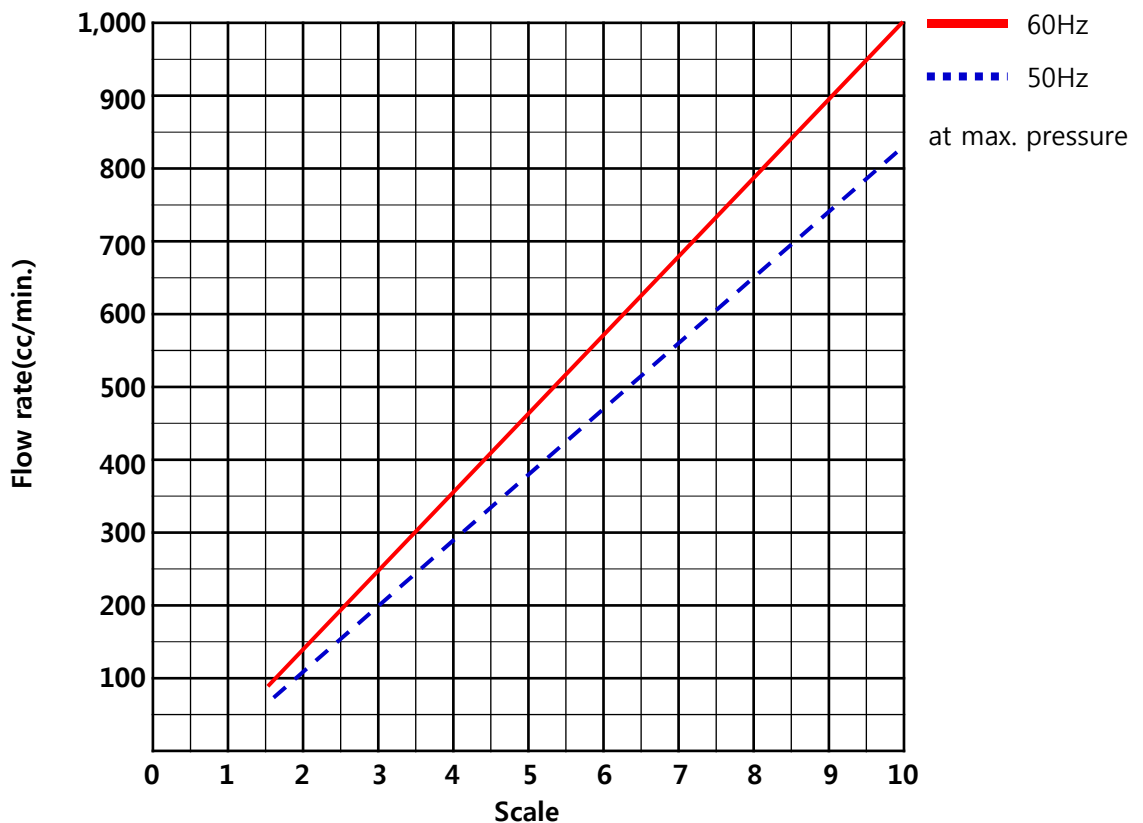

Performance Curve for Metering Pump

DATE	
CUSTOMER	
ITEM NO.	
PUMP MODEL	JMP1000

PUMP SPECIFICATIONS							
MAX. CAPACITY		MAX. DIS. PRESSURE	STROKE RATE		CONNECTION		
60 Hz	1,000 cc/min.		20 kgf/cm²	111 spm		Suction	KS 10K 15A FF
50 Hz	830 cc/min.			92 spm		Discharge	KS 20K 15A RF

MOTOR SPECIFICATIONS							
PHASE	FREQ.	VOLTAGE	POLES	OUTPUT	RATED CURRENT	INS. CLASS	PROT'N GRADE
3	60Hz	220/380V	4	0.4kW	1.94/1.12A	F	IP55
MAKER		SIEMENS		TEST CONDITION		FOR WATER 20°C & 1.0S.G.	

PREPARED BY	CHECKED BY	APPROVED BY	REV. No.	REVISED BY	CHECKED BY	APPROVED BY
H. J. SEO	W. PARK	S. C. KIM				

E-WHA CHEMICAL FEEDER CO., LTD.
(주) 이화정량펌프

26-6, Seoneup-ri, Janghowon-eup, Icheon-city, Gyeonggi-do, Korea 467-904
Tel. +82-31-642-8000 Fax. +82-31-642-4071
E-mail : ewhapump@ewhapump.com URL http://www.ewhapump.com