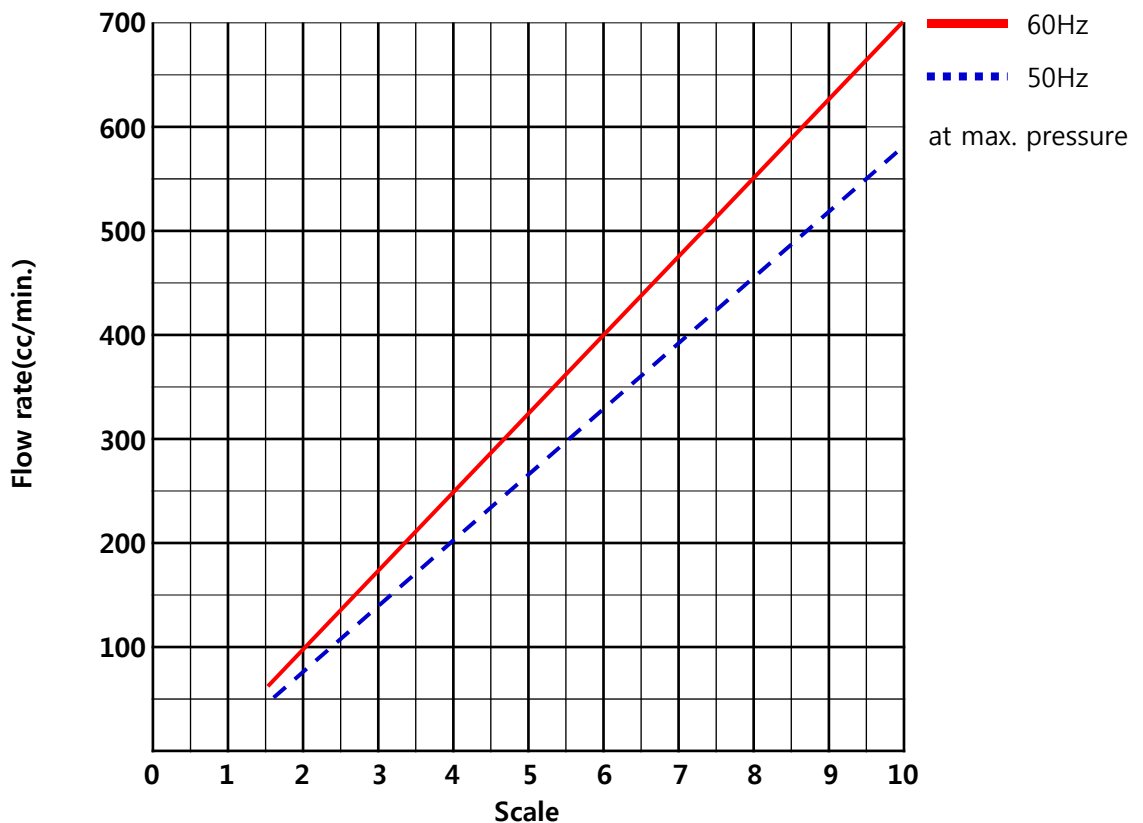

Performance Curve for Metering Pump

DATE	
CUSTOMER	
ITEM NO.	
PUMP MODEL	JMP700

PUMP SPECIFICATIONS					
MAX. CAPACITY		MAX. DIS. PRESSURE	STROKE RATE	CONNECTION	
60 Hz	700 cc/min.	150 kgf/cm²	111 spm	Suction	KS 10K 15A FF
50 Hz	580 cc/min.		92 spm	Discharge	KS 63K 15A RF

MOTOR SPECIFICATIONS							
PHASE	FREQ.	VOLTAGE	POLES	OUTPUT	RATED CURRENT	INS. CLASS	PROT'N GRADE
3	60Hz	220/380V	4	1.5kW	6.0/3.45A	F	IP55
MAKER		SIEMENS		TEST CONDITION		FOR WATER 20°C & 1.0S.G.	

PREPARED BY	CHECKED BY	APPROVED BY	REV. No.	REVISED BY	CHECKED BY	APPROVED BY
H. J. SEO	W. PARK	S. C. KIM				

E-WHA CHEMICAL FEEDER CO., LTD.
(주) 이화정량펌프

26-6, Seoneup-ri, Janghowon-eup, Icheon-city, Gyeonggi-do, Korea 467-904
Tel. +82-31-642-8000 Fax. +82-31-642-4071
E-mail : ewhapump@ewhapump.com URL <http://www.ewhapump.com>