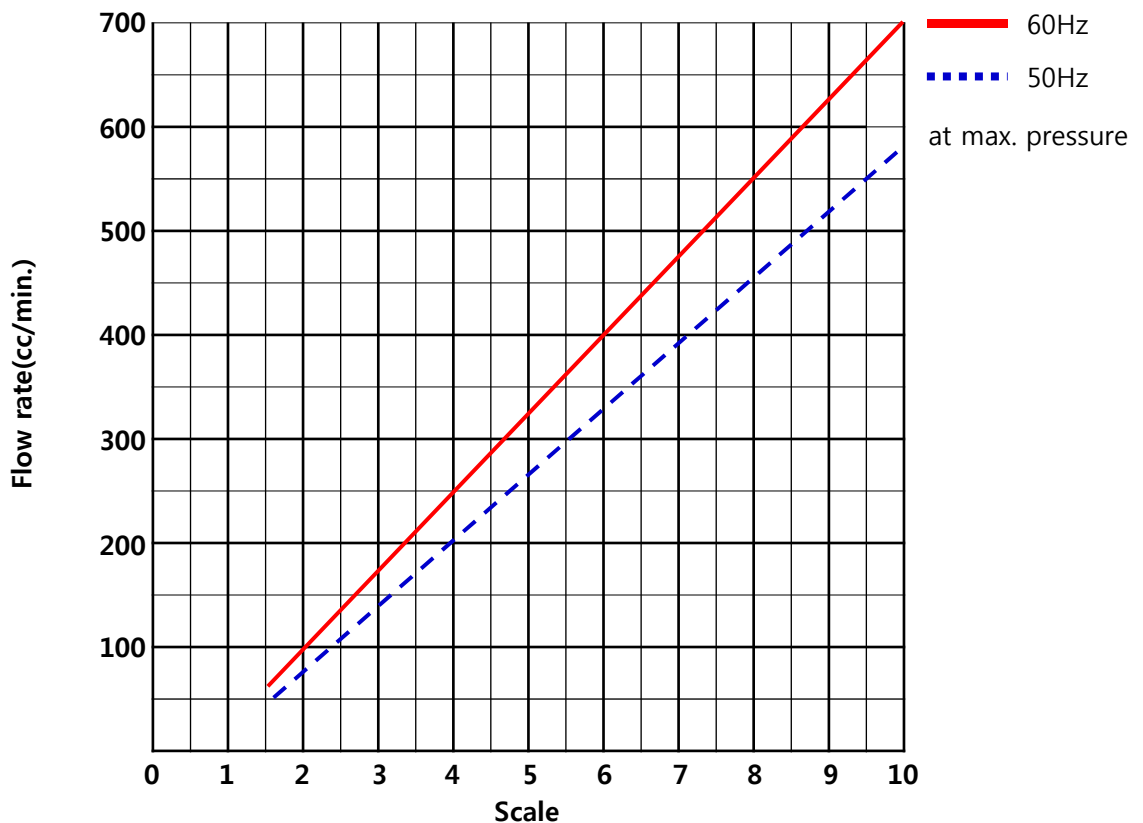

Performance Curve for Metering Pump

DATE	
CUSTOMER	
ITEM NO.	
PUMP MODEL	JMP700

PUMP SPECIFICATIONS					
MAX. CAPACITY		MAX. DIS. PRESSURE	STROKE RATE	CONNECTION	
60 Hz	700 cc/min.	70 kgf/cm²	111 spm	Suction	KS 10K 15A FF
50 Hz	580 cc/min.		92 spm	Discharge	KS 63K 15A RF

MOTOR SPECIFICATIONS							
PHASE	FREQ.	VOLTAGE	POLES	OUTPUT	RATED CURRENT	INS. CLASS	PROT'N GRADE
3	60Hz	220/380V	4	0.4kW	1.94/1.12A	F	IP55
MAKER		SIEMENS		TEST CONDITION		FOR WATER 20°C & 1.0S.G.	

PREPARED BY	CHECKED BY	APPROVED BY	REV. No.	REVISED BY	CHECKED BY	APPROVED BY
<i>H. J. SEO</i>	<i>W. PARK</i>	<i>S. C. KIM</i>				

E-WHA CHEMICAL FEEDER CO., LTD.
(주) 이화정량펌프

26-6, Seoneup-ri, Janghowon-eup, Icheon-city, Gyeonggi-do, Korea 467-904
Tel. +82-31-642-8000 Fax. +82-31-642-4071
E-mail : ewhapump@ewhapump.com URL <http://www.ewhapump.com>