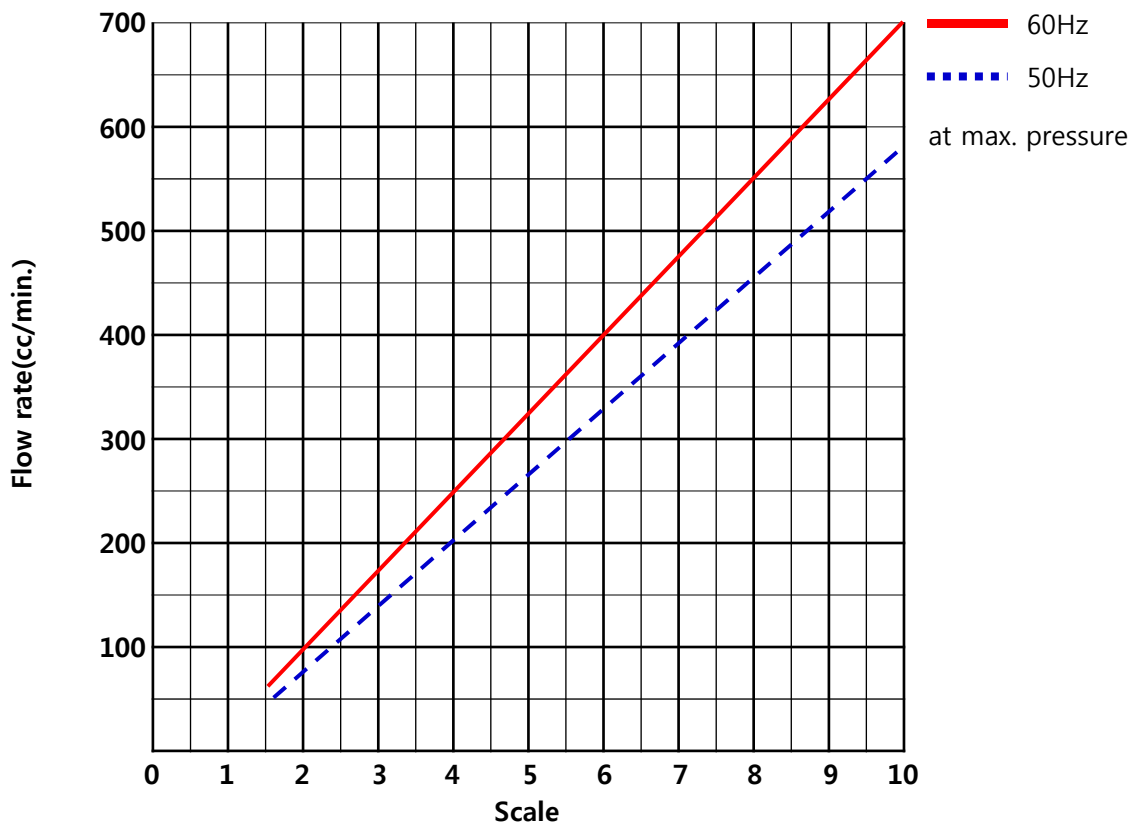

Performance Curve for Metering Pump

DATE	
CUSTOMER	
ITEM NO.	
PUMP MODEL	JMP700

PUMP SPECIFICATIONS					
MAX. CAPACITY		MAX. DIS. PRESSURE	STROKE RATE	CONNECTION	
60 Hz	700 cc/min.	100 kgf/cm²	111 spm	Suction	KS 10K 15A FF
50 Hz	580 cc/min.		92 spm	Discharge	KS 63K 15A RF

MOTOR SPECIFICATIONS							
PHASE	FREQ.	VOLTAGE	POLES	OUTPUT	RATED CURRENT	INS. CLASS	PROT'N GRADE
3	60Hz	220/380V	4	0.75kW	3.3/1.9A	F	IP55
MAKER		SIEMENS		TEST CONDITION		FOR WATER 20°C & 1.0S.G.	

PREPARED BY	CHECKED BY	APPROVED BY	REV. No.	REVISED BY	CHECKED BY	APPROVED BY
<i>H. J. SEO</i>	<i>W. PARK</i>	<i>S. C. KIM</i>				

E-WHA CHEMICAL FEEDER CO., LTD.
(주) 이화정량펌프

26-6, Seoneup-ri, Janghowon-eup, Icheon-city, Gyeonggi-do, Korea 467-904
Tel. +82-31-642-8000 Fax. +82-31-642-4071
E-mail : ewhapump@ewhapump.com URL <http://www.ewhapump.com>