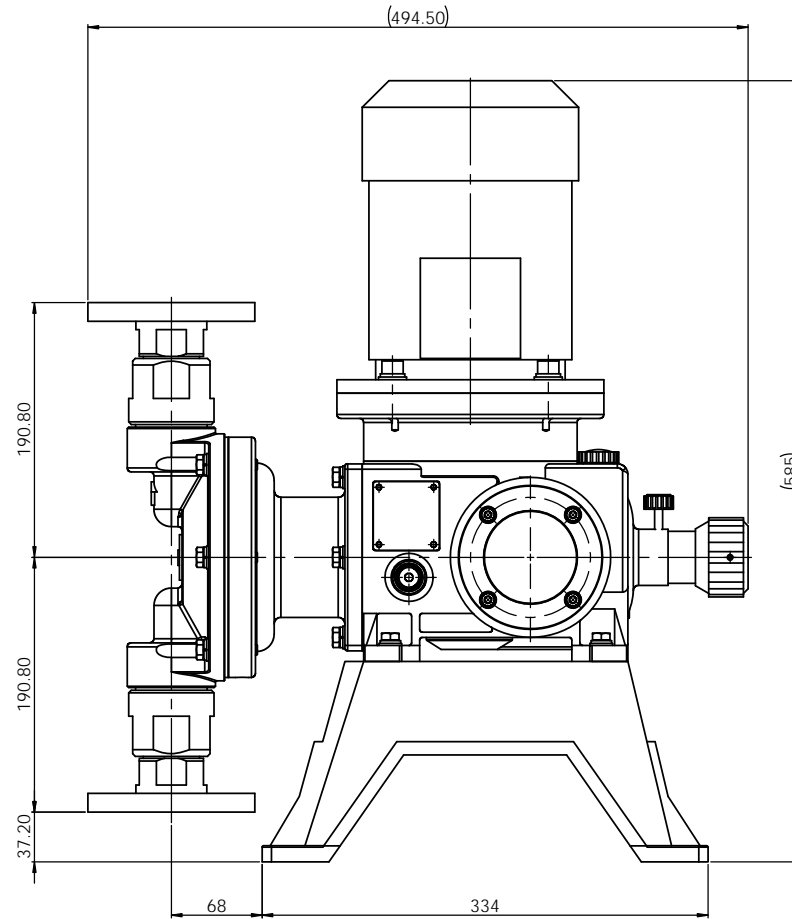

Note
 1. Model : GM14L
 2. Material : PTFE
 3. Connection : Flange

PUMP ASSEMBLY-DIM				E-WHA CHEMICAL FEEDER CO., LTD.	
DATE	REV	BY	CHK	DATE	REV
2020.02.21					
2020.02.21					
2020.02.21					
MATERIAL			PTFE		
DRAWING NO.			R1004E1028A		
SCALE			A1		

Note

1. Model : GM14L
2. Material : Stainless steel
3. Connection : Flange

PUMP ASSEMBLY-DIM				E-WHA CHEMICAL FEEDER CO., LTD.	
GM14LS4S4F-KS 10K 25A FF				R1201E1028A	
SUS304				A1	
SCALE 1:1				SHEET 1 OF 1	