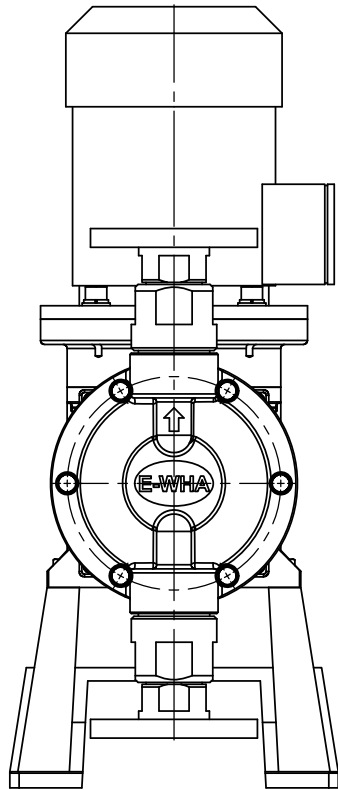

Note
 1. Model : GM14L
 2. Material : PTFE
 3. Connection : Flange

PUMP ASSEMBLY-DIM				E-WHA CHEMICAL FEEDER CO., LTD.	
DATE	REV	BY	CHK	DATE	REV
2020.02.21					
2020.02.21					
2020.02.21					
MATERIAL			PTFE		
DRAWING NO.			R1004E1028A		
SCALE			A1		

Note

1. Model : GM14L
2. Material : Stainless steel
3. Connection : Flange

PUMP ASSEMBLY-DIM				E-WHA CHEMICAL FEEDER CO., LTD.	
GM14LS4S4F-KS 10K 25A FF				R1201E1028A	
SUS304				A1	
SCALE 1:1				SHEET 1 OF 1	