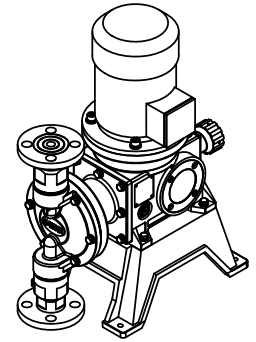

Note
 1. Model : GM14L
 2. Material : PTFE
 3. Connection : Flange

PUMP ASSEMBLY-DIM				E-WHA CHEMICAL FEEDER CO., LTD.	
DATE	REV	BY	CHK	DATE	REV
2020.02.21					
2020.02.21					
2020.02.21					
MATERIAL			PTFE		
DRAWING NO.			R1004E1028A		
SCALE			A1		

Note

1. Model : GM14L
2. Material : Stainless steel
3. Connection : Flange

PUMP ASSEMBLY-DIM				E-WHA CHEMICAL FEEDER CO., LTD.	
GM14LS4S4F-KS 10K 25A FF				R1201E1028A	
SUS304				A1	
SCALE 1:1				SHEET 1 OF 1	