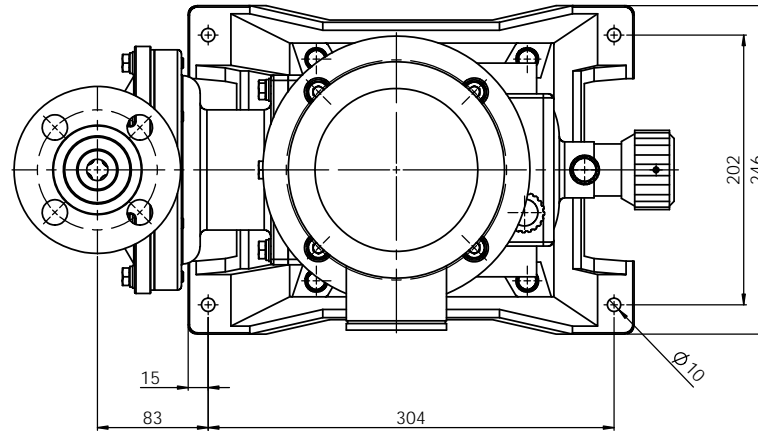

Note
 1. Model : GM14L
 2. Material : PTFE
 3. Connection : Flange

PUMP ASSEMBLY-DIM				E-WHA CHEMICAL FEEDER CO., LTD.	
DATE	REV	BY	CHK	DATE	REV
2020.02.21					
2020.02.21					
2020.02.21					
MATERIAL			PTFE		
DRAWING NO.			R1004E1028A		
SCALE			A1		

Note

1. Model : GM14L
2. Material : Stainless steel
3. Connection : Flange

PUMP ASSEMBLY-DIM				E-WHA CHEMICAL FEEDER CO., LTD.	
GM14LS4S4F-KS 10K 25A FF				R1201E1028A	
SUS304				A1	
SCALE 1:1				SHEET 1 OF 1	